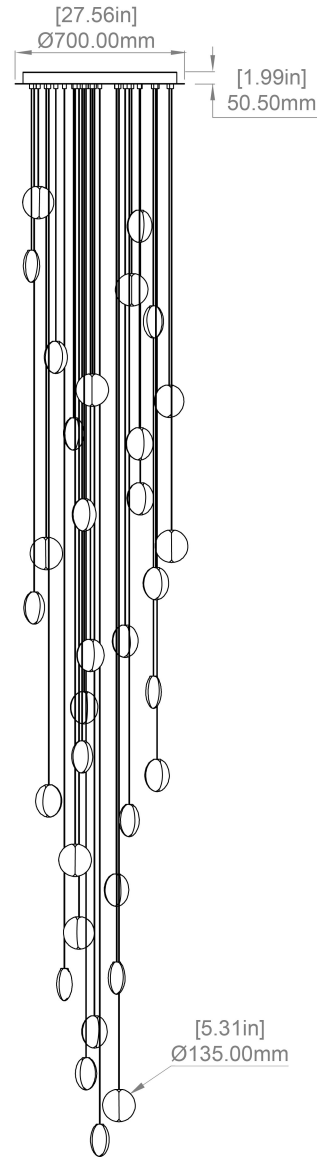

OVA C33 ROUND

Ova exudes an ethereal glow that can turn any space into a sanctuary of elegance. Carefully handmade into dimensional layers of glass, Ova casts a diffused and ambient warmth through its womb-like, translucent inner body – bringing an energetic incandescence to its life-like composition.

Nestled within an instinctively familiar form, Ova's luminescence brings a depth of movement that seemingly transforms from every vantage point.

FINISH

Frosted Glass, White Canopy
Frosted Glass, Black Canopy
Clear Glass, White Canopy
Clear Glass, Black Canopy

SKU

OV.R33FGL.1
OV.R33FGL.2
OV.R33CGL.1
OV.R33CGL.2

MATERIALS

Glass

LAMPING

G4 LED 66W
8250 lumens
2700K
CRI > 90
0-10V, 1-10V, PUSH, PWM
15,000 lifetime hours

VOLTAGE

110V - 127 V, 220V - 240 V (AC)
120 V (DC)

WEIGHT

79.65 lbs, 36.13 kg

CANOPY

27.5" (700mm) diameter
1.99" (50.5mm) depth
Brushed brass, silk black, white
RAL9003
Round

CABLE MEASURE

10 ft (3 m) or 32.8 ft (10 m) standard
adjustable
Coax kevlar cable

CERTIFICATION

CUSTOM OPTIONS

Dimming support (technical documents available)
Design configuration support available

Please inquire for pricing and lead time.

STANDARD FINISHES

Image shown: Ova C33, clear finish.