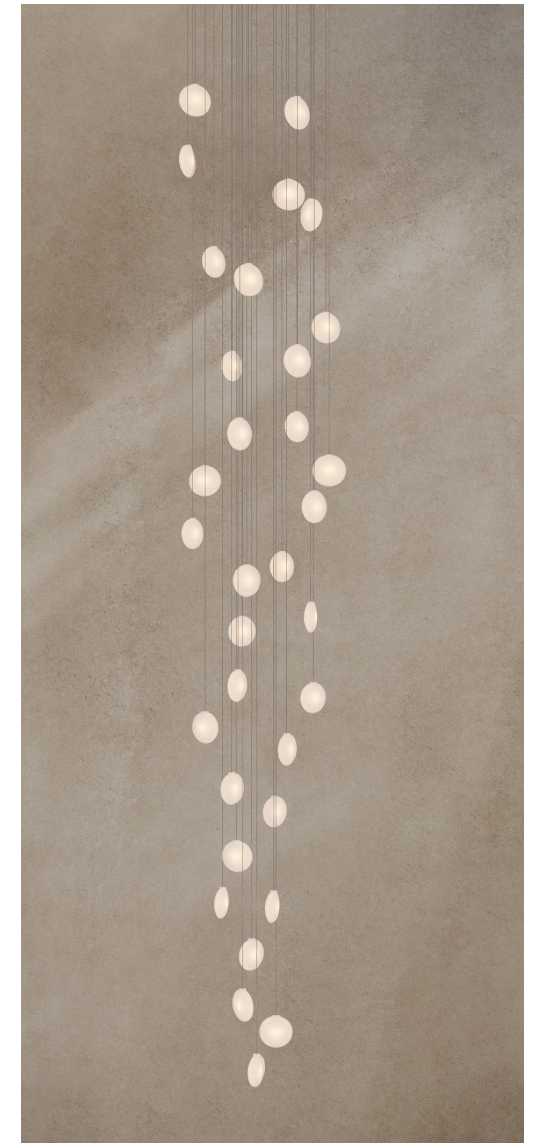

OVA C33 ROUND

Ova exudes an ethereal glow that can turn any space into a sanctuary of elegance. Carefully handmade into dimensional layers of glass, Ova casts a diffused and ambient warmth through its womb-like, translucent inner body – bringing an energetic incandescence to its life-like composition.

Nestled within an instinctively familiar form, Ova's luminescence brings a depth of movement that seemingly transforms from every vantage point.

FINISH

Frosted Glass, White Canopy
Frosted Glass, Black Canopy
Clear Glass, White Canopy
Clear Glass, Black Canopy

SKU

OV.R33FGL.1
OV.R33FGL.2
OV.R33CGL.1
OV.R33CGL.2

MATERIALS

Glass

LAMPING

G4 LED 66W
8250 lumens
2700K
CRI > 90
0-10V, 1-10V, PUSH, PWM
15,000 lifetime hours

VOLTAGE

110V - 127 V, 220V - 240 V (AC)
120 V (DC)

WEIGHT

79.65 lbs, 36.13 kg

CANOPY

27.5" (700mm) diameter
1.99" (50.5mm) depth
Brushed brass, silk black, white
RAL9003
Round

CABLE MEASURE

10 ft (3 m) or 32.8 ft (10 m) standard
adjustable
Coax kevlar cable

CERTIFICATION

CUSTOM OPTIONS

Dimming support (technical documents available)
Design configuration support available

Please inquire for pricing and lead time.

STANDARD FINISHES

Image shown: Ova C33, clear finish.